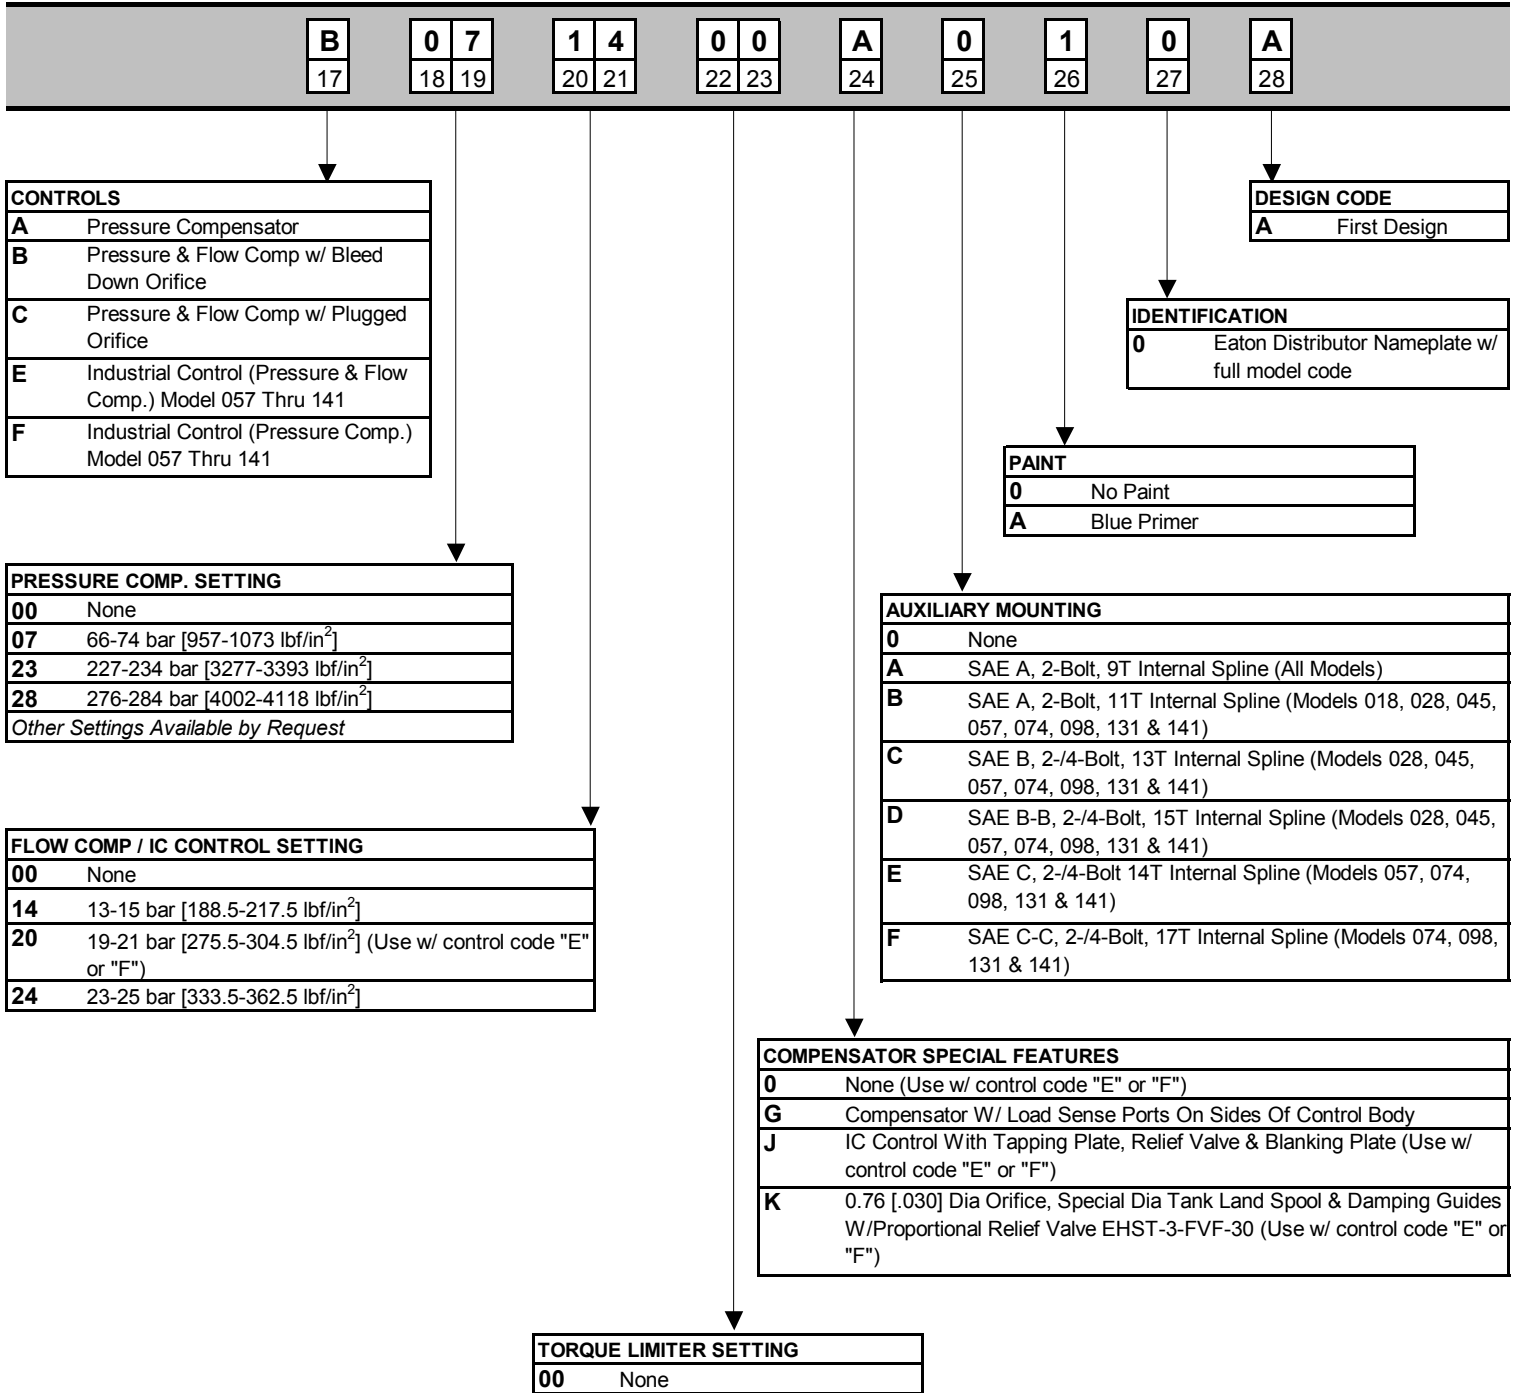

M Series Open Circuit Axial Piston Pumps

** Standard/Preferred Configurations