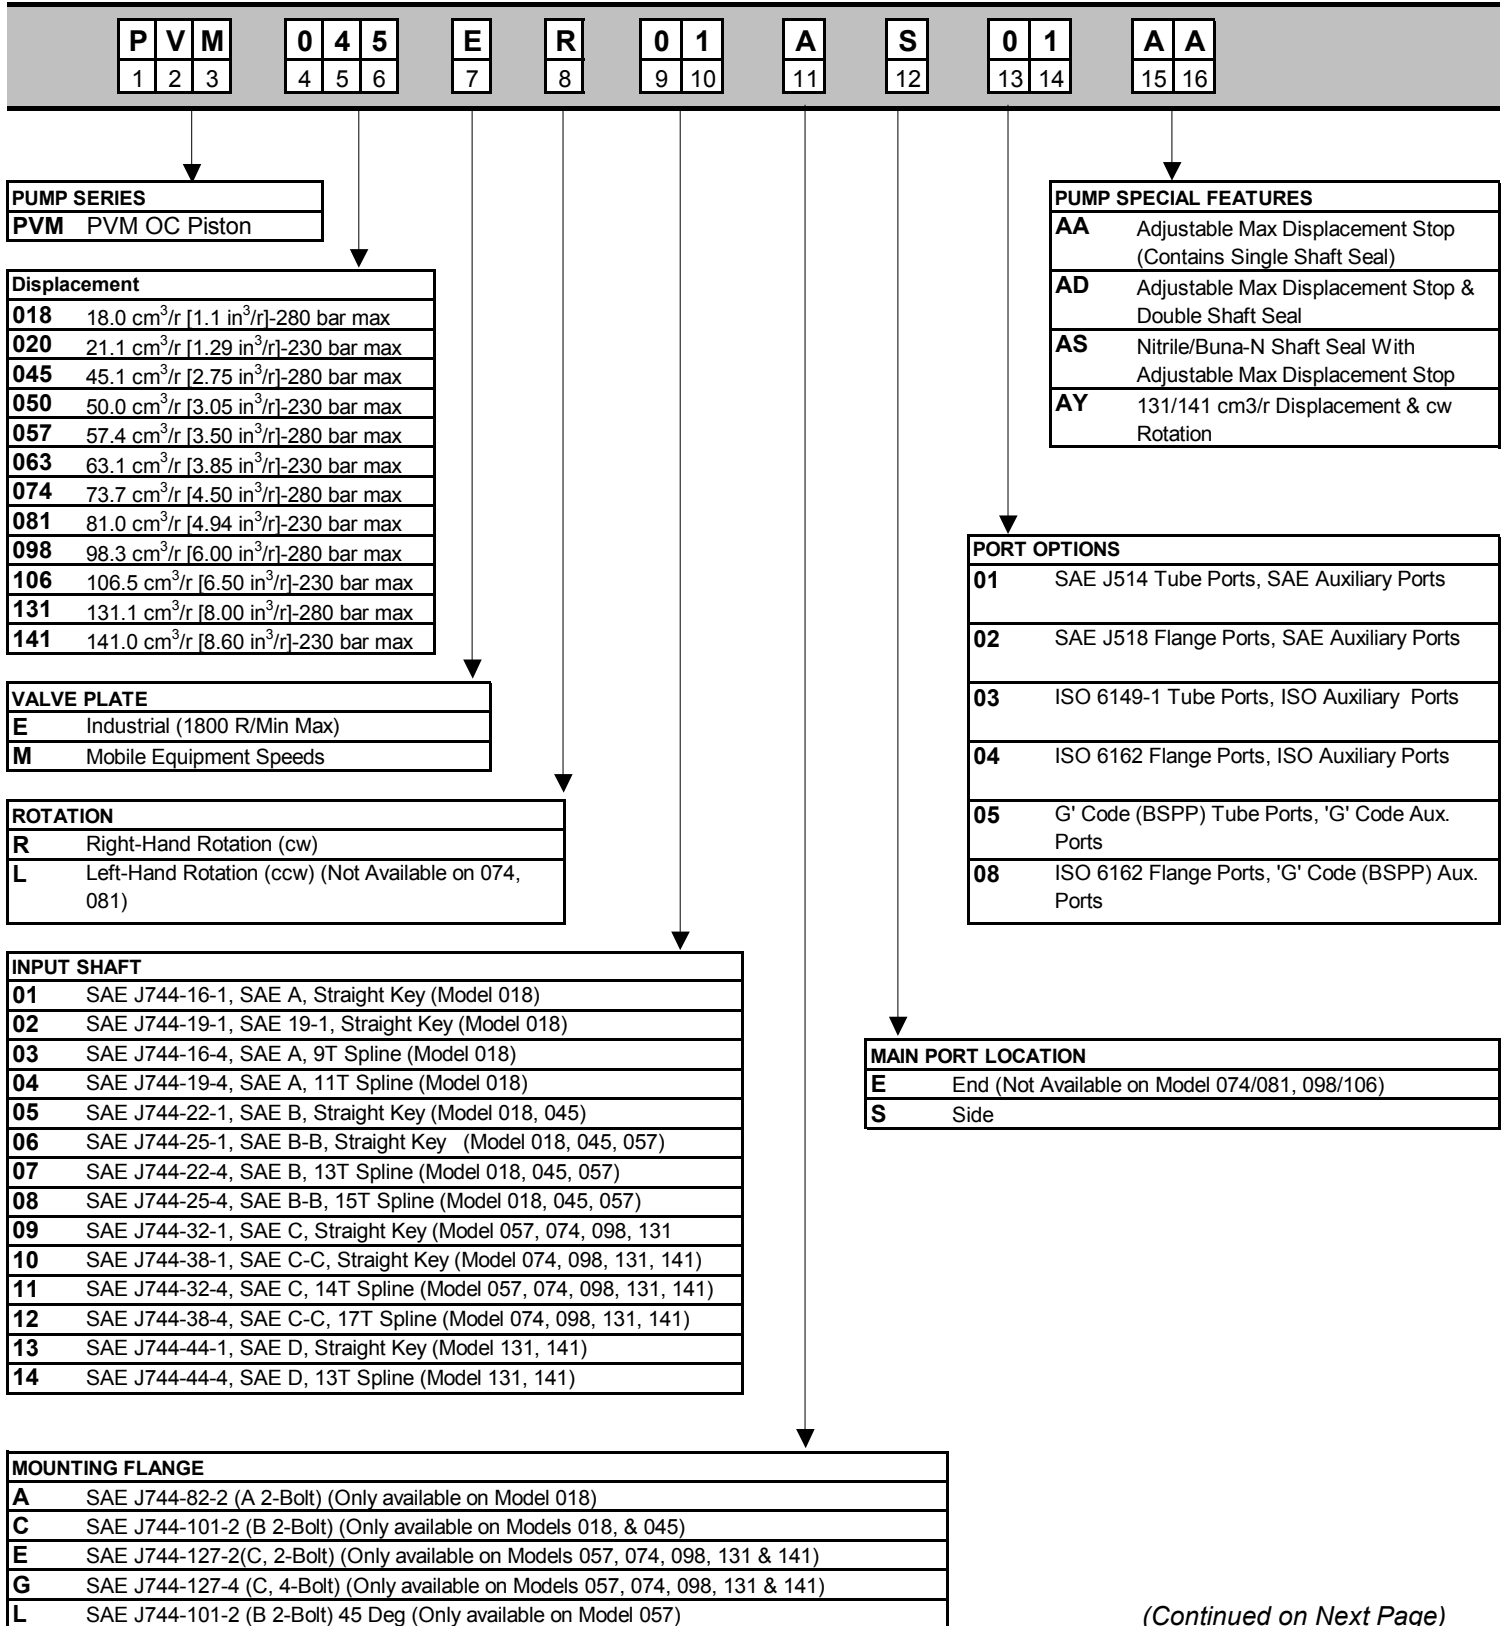

**M Series Open Circuit Piston Pump
Model Codes**

PVM018/020	PVM074/081
PVM045/050	PVM098/106
PVM057/063	PVM131/141

M Series Open Circuit Axial Piston Pumps

The following 32 digit coding system has been developed to identify standard configuration options for the PVM Variable Displacement Pump. Use this code to specify a pump with the desired features. All 32-digits of the code must be present to release a new product number for ordering.