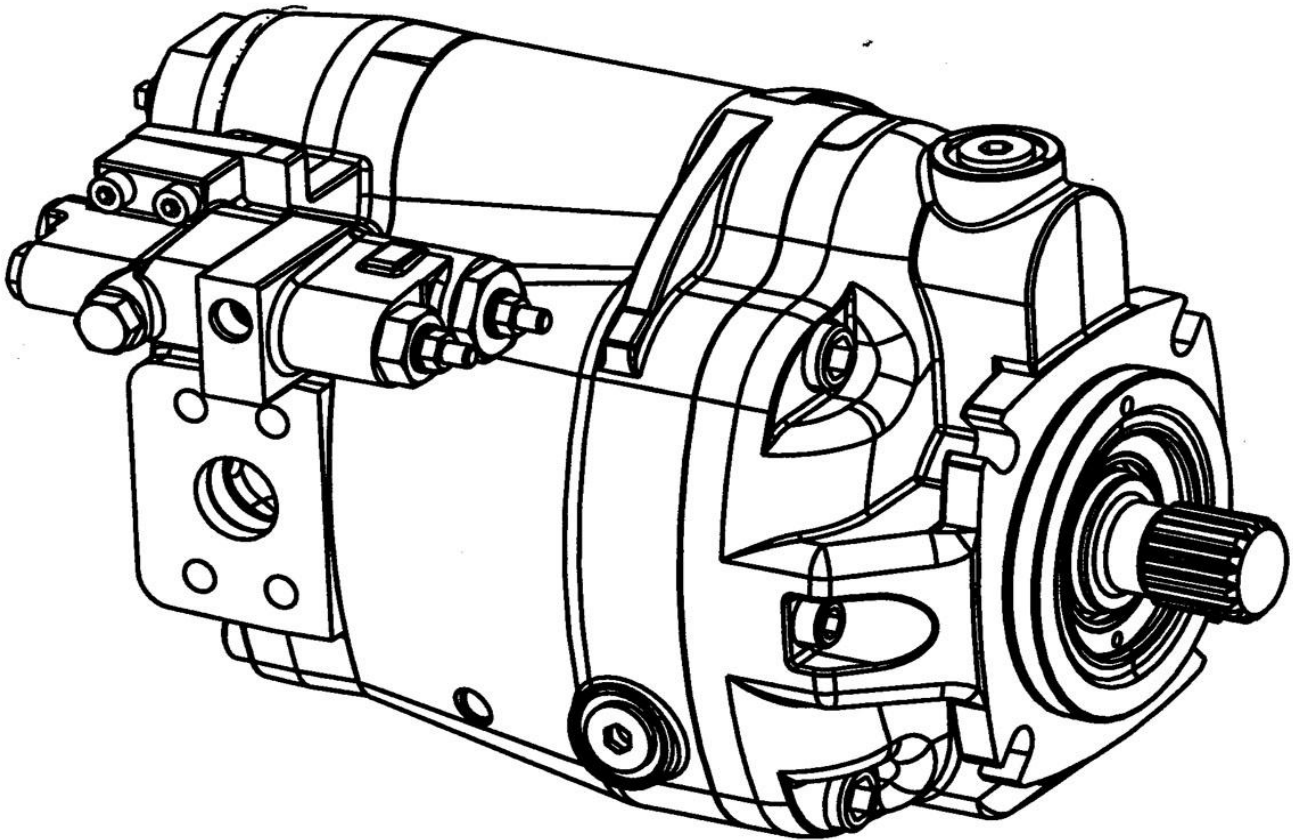

**M Series Open Circuit Piston Pump
Model Codes**

PVM018/020	PVM074/081
PVM045/050	PVM098/106
PVM057/063	PVM131/141

M Series Open Circuit Axial Piston Pumps

The following 32 digit coding system has been developed to identify standard configuration options for the PVM Variable Displacement Pump. Use this code to specify a pump with the desired features. All 32-digits of the code must be present to release a new product number for ordering.